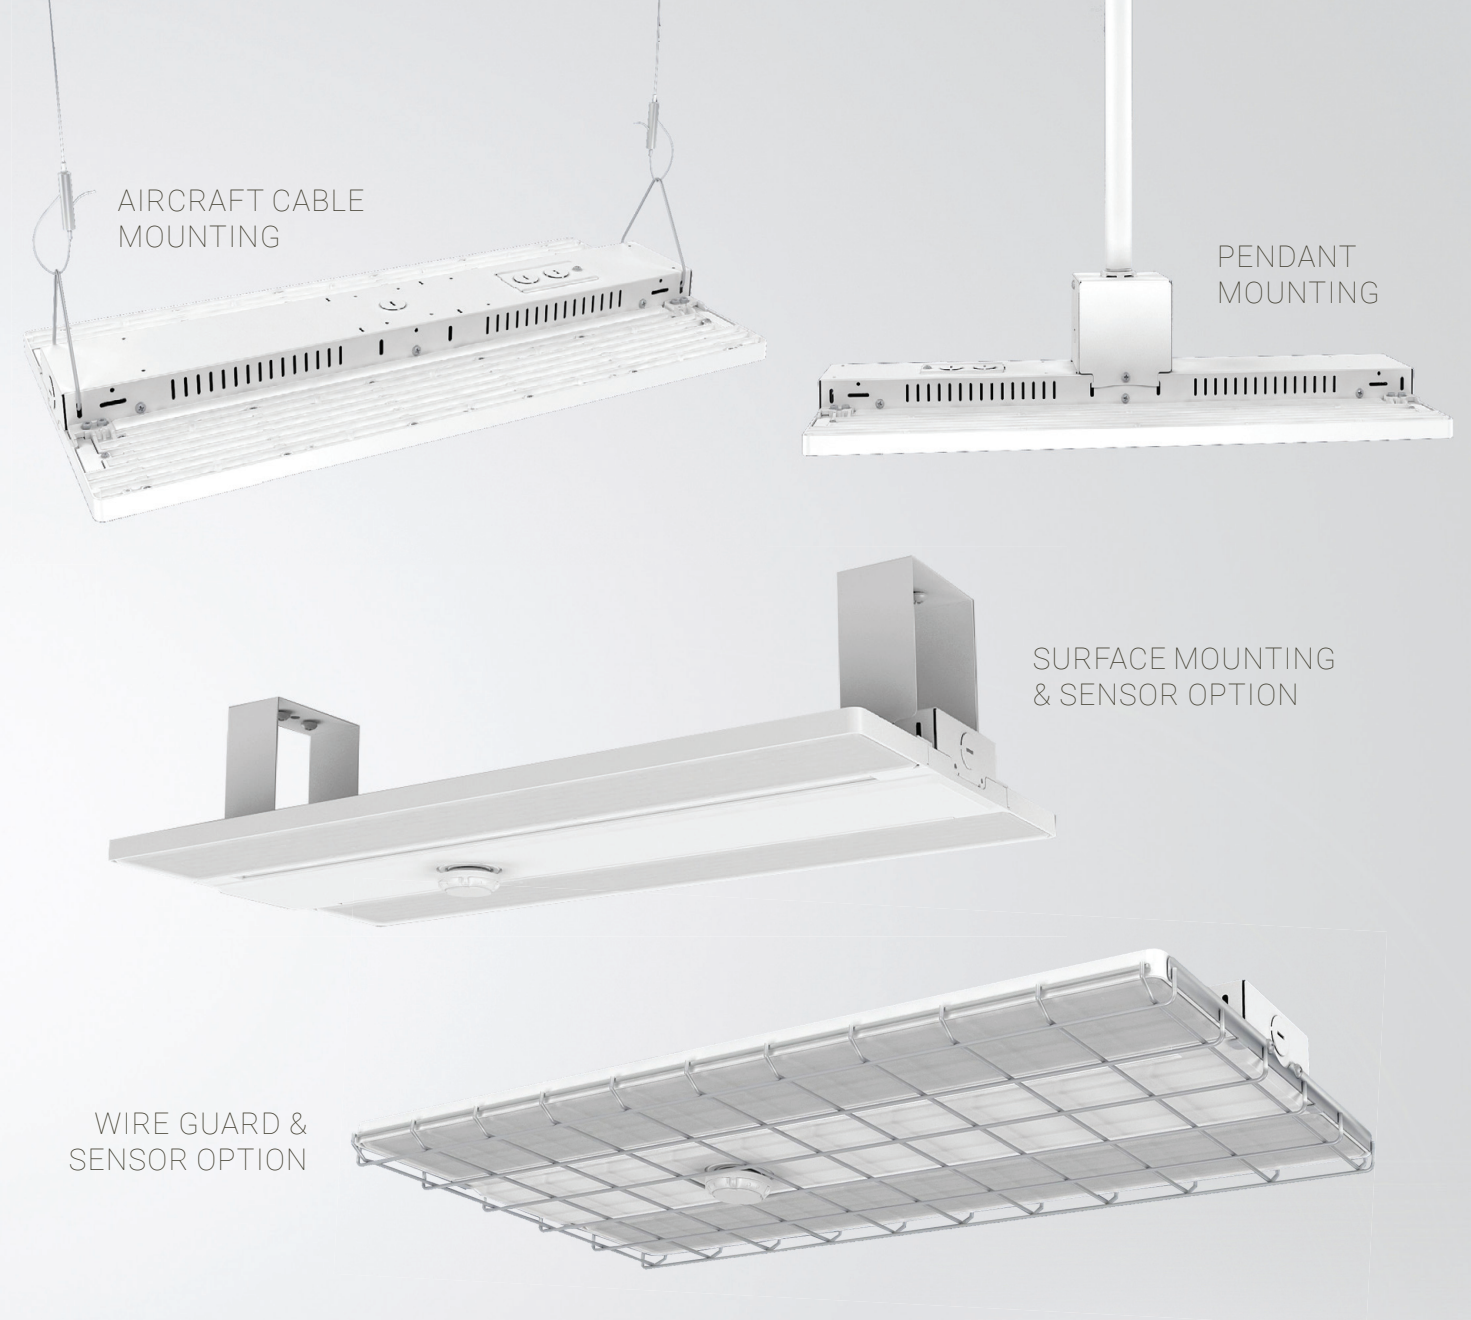

Top choice for your bottom line.

There's an ExsaBay Xtreme Compact configuration ready to meet your lighting needs. You can install it at different ceiling heights throughout your facility for a unified look that delivers high-performance illumination and increased energy savings.

With specialized optics, the ExsaBay Xtreme Compact LED high bay minimizes wasted light, ensures optimal distribution, and maximizes spacing.

The energy-efficient ExsaBay Xtreme Compact LED high bay effectively replaces outdated fluorescent or HID lighting, guaranteeing a significant reduction in energy consumption and maintenance.

90W / 150W / 188W

- 14,850 - 31,020 lumens
- Optimal mounting height 20 - 40 ft.
- 18.11 in. x 11.81 in. x 1.77 in.
- Net Weight 5.06 lbs.

200W / 220W / 255W

- 33,000 - 42,074 lumens
- Optimal mounting height 30 - 50 ft.
- 23.03 in. x 11.81 in. x 1.77 in.
- Net Weight 7.92 lbs.

300W / 375W / 440W

- 49,500 - 72,600 lumens
- Optimal mounting height 40 - 60 ft.
- 46.06 in. x 12.59 in. x 2.00 in.
- Net Weight 12.80 lbs.

Your lighting project. Your lighting preferences.

Take charge of your environment and create the perfect lighting with the ExsaBay Xtreme Compact. The EBXC1 has a selectable Color Correlated Temperature (CCT) feature lets you easily adjust the light temperature between 4000K and 5000K. This integrated switch enables you to toggle between the two options in the field, ensuring your space has the perfect light for the space. With the ExsaBay Xtreme Compact, you can improve visibility, enhance safety, and create a productive environment.