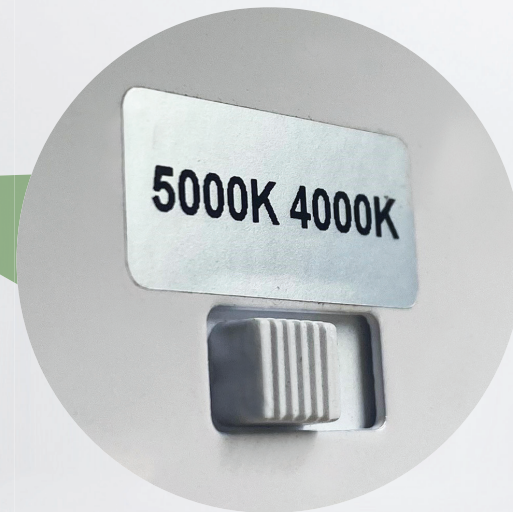

This superior high bay solution offers selectable CCT options and outputs up to 72,600 lumens, with multiple mounting options to meet the needs of industrial settings. The ExsaBay Xtreme Compact high bay is the perfect solution to guide your business towards a brighter, more sustainable future with exceptional efficiency.

With specialized optics, the ExsaBay Xtreme Compact LED high bay minimizes wasted light, ensures optimal distribution, and maximizes spacing.

The energy-efficient ExsaBay Xtreme Compact LED high bay effectively replaces outdated fluorescent or HID lighting, guaranteeing a significant reduction in energy consumption and maintenance.

90W / 150W / 188W

- 14,850 - 31,020 lumens
- Optimal mounting height 20 - 40 ft.
- 18.11 in. x 11.81 in. x 1.77 in.
- Net Weight 5.06 lbs.

200W / 220W / 255W

- 33,000 - 42,074 lumens
- Optimal mounting height 30 - 50 ft.
- 23.03 in. x 11.81 in. x 1.77 in.
- Net Weight 7.92 lbs.

300W / 375W / 440W

- 49,500 - 72,600 lumens
- Optimal mounting height 40 - 60 ft.
- 46.06 in. x 12.59 in. x 2.00 in.
- Net Weight 12.80 lbs.

Your lighting project. Your lighting preferences.

Take charge of your environment and create the perfect lighting with the ExsaBay Xtreme Compact. The EBXC1 has a selectable Color Correlated Temperature (CCT) feature lets you easily adjust the light temperature between 4000K and 5000K. This integrated switch enables you to toggle between the two options in the field, ensuring your space has the perfect light for the space. With the ExsaBay Xtreme Compact, you can improve visibility, enhance safety, and create a productive environment.