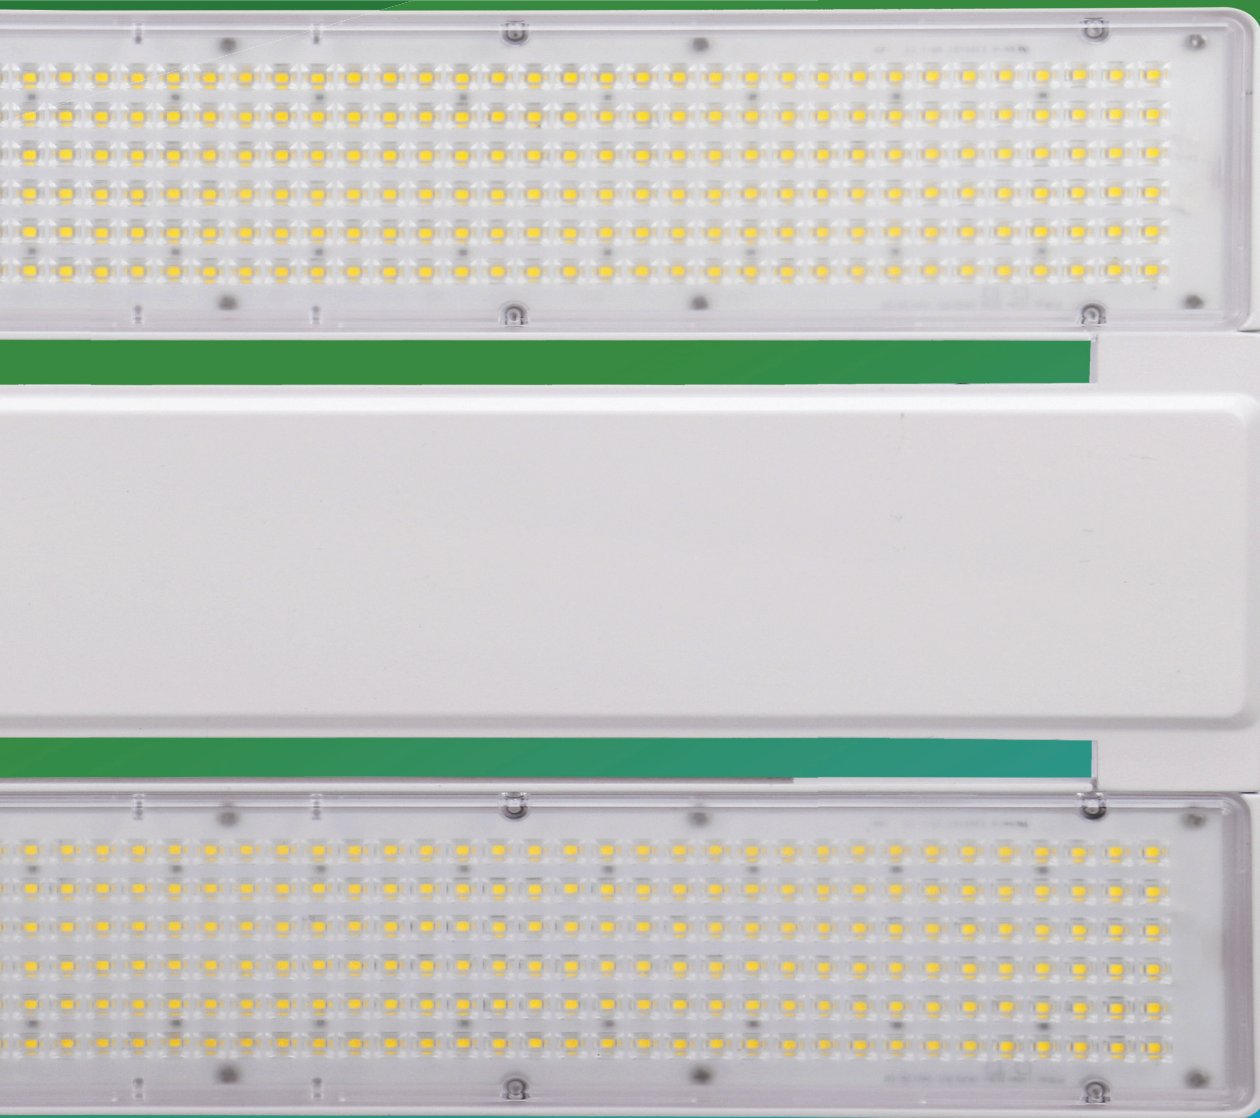

EXSABAY® XTREME COMPACT

LED LINEAR HIGH BAY
WITH SELECTABLE CCT

USLED™
Always the Right Choice!

WWW.USLED.COM

OPERATIONAL EFFICIENCY BEYOND COMPARISON

AVAILABLE WITH
CASAMBI

Exceptional versatility. Best-in-class performance.

Introducing the ExsaBay® Xtreme Compact (EBXC1), an advanced high bay solution that maximizes efficiency and value as part of US LED's commitment to surpassing industry performance and lifetime standards. The EBXC1 offers exceptional versatility and lighting performance for warehouses and distribution centers. It's designed to be lightweight yet robust, making it easy to handle during installation and maximizing space utilization in areas with limited clearance.

This superior high bay solution offers selectable CCT options and outputs up to 72,600 lumens, with multiple mounting options to meet the needs of industrial settings. The ExsaBay Xtreme Compact high bay is the perfect solution to guide your business towards a brighter, more sustainable future with exceptional efficiency.

With specialized optics, the ExsaBay Xtreme Compact LED high bay minimizes wasted light, ensures optimal distribution, and maximizes spacing.

The energy-efficient ExsaBay Xtreme Compact LED high bay effectively replaces outdated fluorescent or HID lighting, guaranteeing a significant reduction in energy consumption and maintenance.