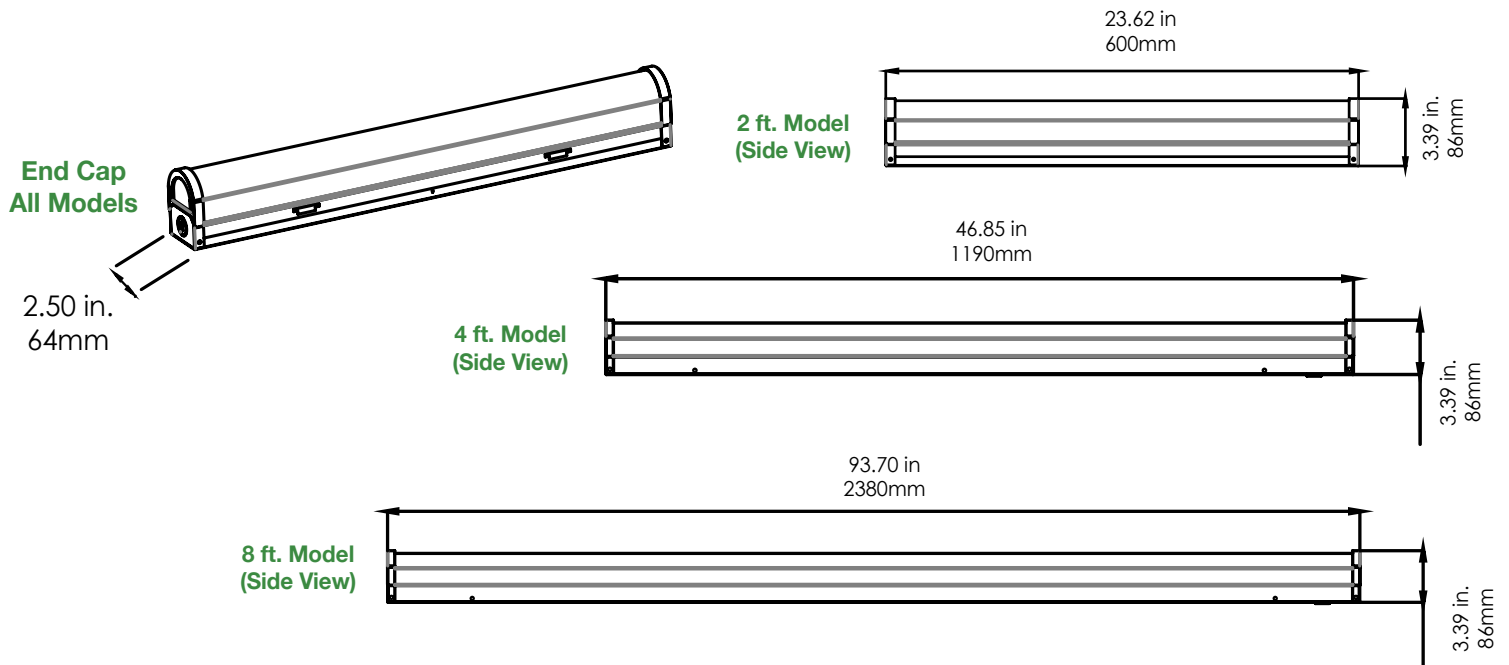

PRODUCT PERFORMANCE AT A GLANCE

Catalog Number	Size	CCT	Wattage	Lumens	L70 Calculated Life
PJF1-1-2-X-17-X	2'	3000K to 5000K, Tunable White	16.7W	Up To 2,380L	161,000 Hours
PJF1-1-4-X-25-X	4'	3000K to 5000K, Tunable White	25.3W	Up To 3,660L	161,000 Hours
PJF1-1-4-X-30-X	4'	3000K to 5000K, Tunable White	30.0W	Up To 4,340L	161,000 Hours
PJF1-1-4-X-35-X	4'	3000K to 5000K, Tunable White	34.7W	Up To 4,860L	161,000 Hours
PJF1-1-8-X-50-X	8'	3000K to 5000K, Tunable White	50.6W	Up To 7,330L	161,000 Hours
PJF1-1-8-X-60-X	8'	3000K to 5000K, Tunable White	60.0W	Up To 8,680L	161,000 Hours
PJF1-1-8-X-70-X	8'	3000K to 5000K, Tunable White	68.8W	Up To 9,730L	161,000 Hours

PRODUCT APPLICATIONS

- Educational Facilities
- Industrial/Warehouse
- Convenience Stores
- Mall/Retail Areas
- Office Spaces
- Health Care Facilities
- Hallways/Corridors
- Commercial Spaces

OPTIONAL PIR SENSOR

The PJF1 can also be ordered with an optional photocell/motion occupancy sensor that can adjust the light from different mounting heights and preset coverage patterns.

Simple, Affordable, and Effective
Bluetooth Lighting Control
iOS and Android Compatible APP